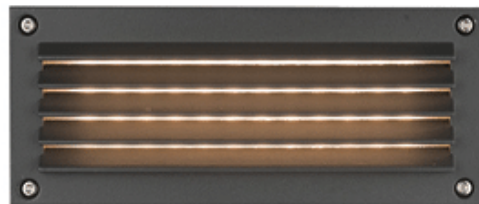

ARINA-B

2000.-

DIA 82x192 mm. D 101 mm.

LED 10W 650lm

3000K

IP 65

- Recessed type
- Black
- LED Driver Included
- Aluminium body
- Box installation included