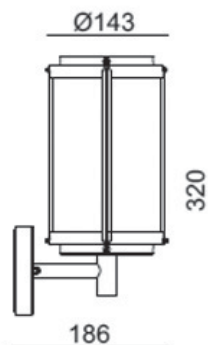

CARTER

2000.-

DIA 143x320 mm. D 186 mm.

1x E27 MAX. LED 13W

IP 54

Black
Aluminium body
Clear glass diffuser