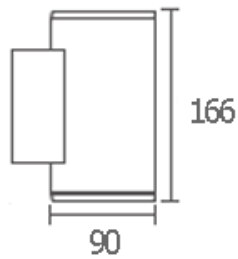

ALYN-R2

1350.-

DIA 90 mm. H 166 mm.

2x GU10 MAX. 50W

IP 65

● ● Black / Grey

Aluminium body

Clear glass cover