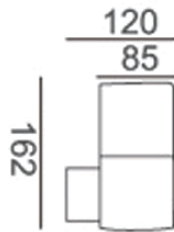

- Black
- Aluminium body
- PC diffuser

JACEY-S

1800.-

DIA 270x270 mm D 80 mm.

2x E27 MAX. LED 13W

IP 54

- Black
- Aluminium body
- PC diffuser

WALL LIGHT