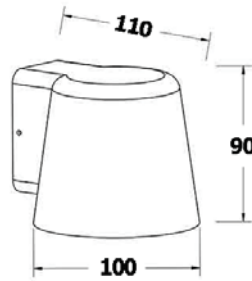

MIND

1200.-

DIA 100 mm. H 90 mm.

1x GU10 MAX. 50W

IP 54

Black

Aluminium body

Clear glass cover