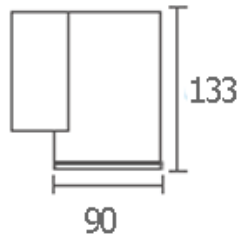

ALYN-R1

1150.-

DIA 90 mm. H 133 mm.

1x GU10 MAX. 50W

IP 65

● ● Black / Grey

Aluminium body

Clear glass cover