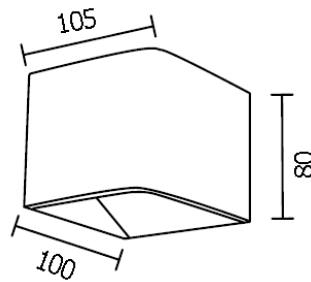

EVA

2000.-

DIA 80x105 mm. D 100 mm.

LED 5W 400lm

3000K

IP 54

Black

LED Driver Included

Aluminium body