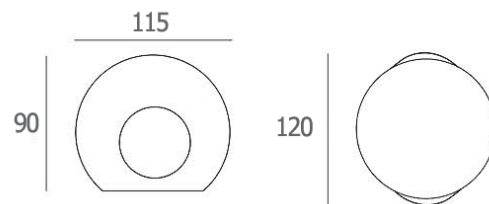

MABEL-R2

2000.-

DIA 120x115 mm. D 90 mm.

LED 2x3W

3000K

IP 54

Black

LED Driver Included

Aluminium body