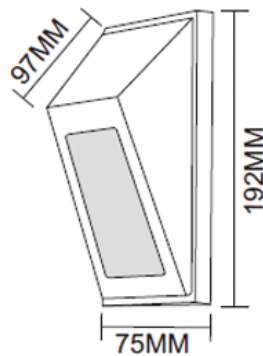

LINA

2000.-

DIA 75x192 mm. H 97 mm.

LED 5W 350lm

3000K

IP 54

- Surface mounted type
- Black
- LED Driver Included
- Aluminium body