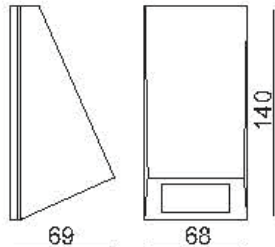

Clear glass cover

LINA

2000.-

DIA 75x192 mm. D 97 mm.

LED 10W 650lm

3000K

IP 54

Black