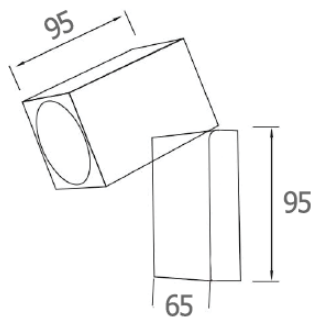

PACO

1000.-

DIA 95x65 mm. H 95 mm.

1x GU10 MAX. 50W

IP 54

Black

Aluminium body

Clear glass cover