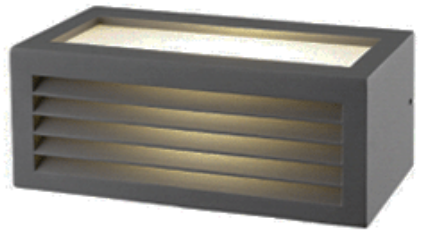

FOX **2400.-**

DIA 100x250 mm. D 110 mm.

1x E27 MAX. LED 13W

IP 54

- ● Black
- Aluminium body
- PC diffuser

WALL LIGHT

VICK **1800.-**

W 110x280 mm. D 85 mm.