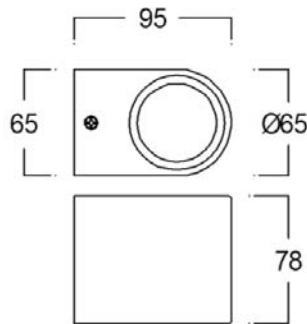

WATT-R1

800.-

DIA 65x78 mm. D 95 mm.

1x GU10 MAX. 50W

IP 54

- ● Black / Grey
- Aluminium body
- Clear glass cover