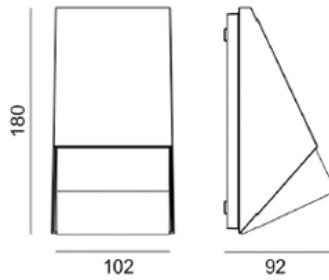

GLATO

2000.-

DIA 102x180 mm. D 92 mm.

1x GU10 MAX. 50W

IP 54

- Surface mounted type
- Black
- Aluminium body
- PC diffuser