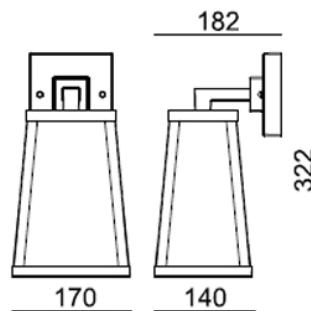

WALL LIGHT

CAMEO

1800.-

DIA 140x260 mm. D 136 mm.

1x E27 MAX. LED 13W

IP 54

Black
Iron body
Clear glass diffuser

DIOR

1800.-

DIA 170x322 mm. D 182 mm.

1x E27 MAX. LED 13W

IP 54

Black
Iron body
Clear glass diffuser

CARTER

2000.-

DIA 143x320 mm. D 186 mm.