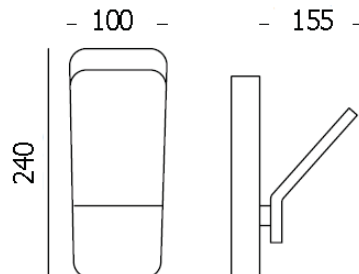

RIVA

2000.-

DIA 100x240 mm. D 155 mm.

LED 6W 600lm

3000K

IP 54

- Black
- LED Driver Included
- Aluminium body