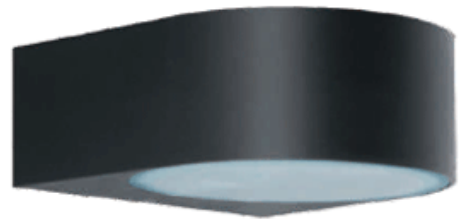

WALL LIGHT

CAMEO

1800.-

DIA 140x260 mm. D 136 mm.

1x E27 MAX. LED 13W

IP 54

Black
Iron body
Clear glass diffuser

DIOR