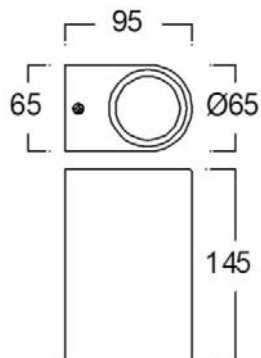

WATT-R2

1000.-

DIA 65x145 mm. D 95 mm.

2x GU10 MAX. 50W

IP 54

- ● Black / Grey
- Aluminium body
- Clear glass cover