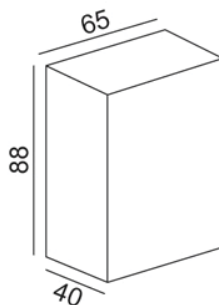

VERON

2000.-

DIA 65x88 mm. D 40 mm.

LED 1x3W 270lm

3000K **IP 54**

- ● Black / Grey
- LED Driver Included
- Aluminium body
- Clear glass cover