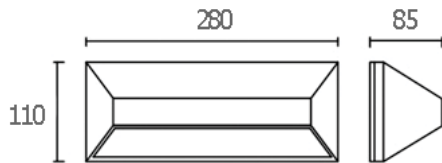

VICK **1800.-**

W 110x280 mm. D 85 mm.

1x E27 MAX. LED 13W

IP 54

- ● Black
- Aluminium body
- PC diffuser