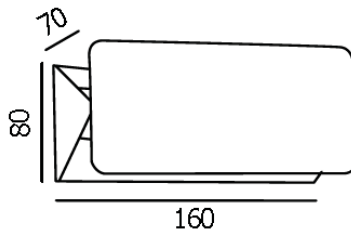

DIA 80x160 mm. D 70 mm.

LED 6W 600lm

3000K

IP 54

- Black
- LED Driver Included
- Aluminium body
- Adjustable angle

RIVA

2000.-

DIA 100x240 mm. D 155 mm.