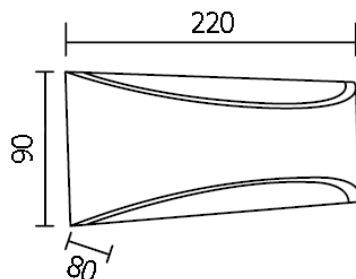

3000K

IP 54

Black

LED Driver Included

Aluminium body

WALL LIGHT

SCOTT **2150.-**

DIA 45x120 mm. D 145 mm.