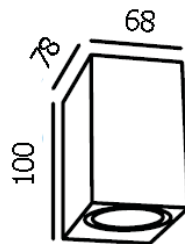

ELLY-1

2000.-

DIA 68x100 mm. D 78 mm.

LED 6W 490lm

3000K

IP 54

- Black
- LED Driver Included
- Aluminium body
- Clear glass cover