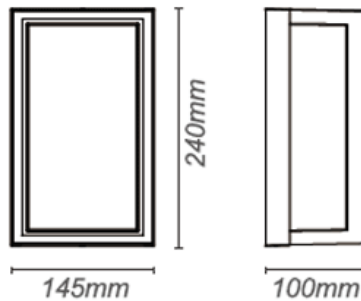

GRACE

2750.-

DIA 145x240 mm. D 100 mm.

LED 12W 1080lm

3000K

IP 54

- Black
- LED Driver Included
- Aluminium body
- Clear glass cover