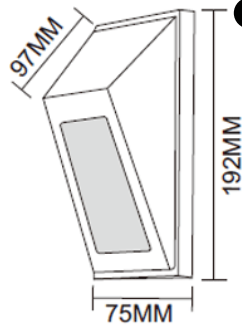

LINA

2000.-

DIA 75x192 mm. D 97 mm.

LED 10W 650lm

3000K

IP 54

Black

Aluminium body

Clear glass cover