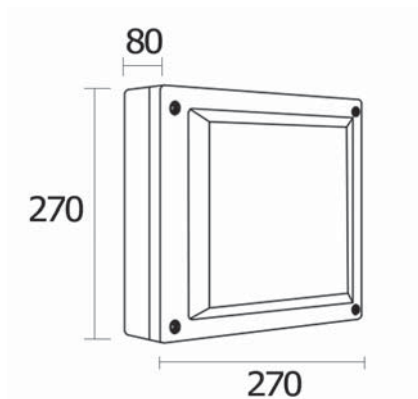

- Black
- Aluminium body
- PC diffuser

JACEY-S

1800.-

DIA 270x270 mm D 80 mm.

2x E27 MAX. LED 13W

IP 54

- Black
- Aluminium body
- PC diffuser

WALL LIGHT