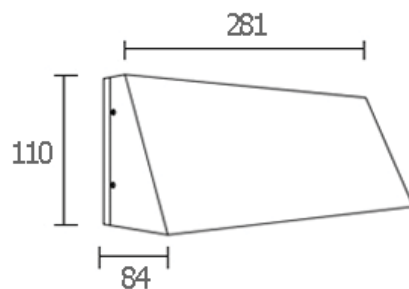

RAMSEY

1800.-

DIA 110x281 mm. D 84 mm.

1x E27 MAX. LED 13W

IP 54

Black

Aluminium body

Frosted glass diffuser