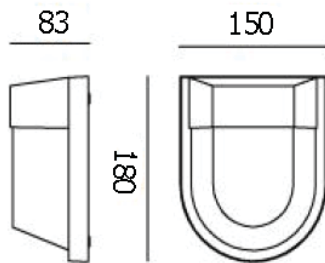

● Black
Aluminium body

ZEAL **1500.-**

DIA 150x180 mm. D 83 mm.

LED 12W 880lm
3000K **IP 54**

● Black
Aluminium body
PC diffuser

REXTON

1850.-

DIA 110x250 mm. D 103 mm.