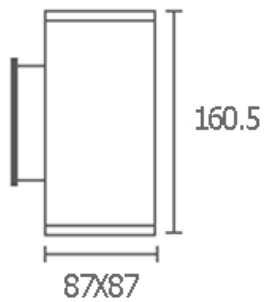

DIA 90x90 mm. H 280 mm.

2x E27 MAX. LED 13W

IP 65

- ● Black / Grey
- Aluminium body
- Clear glass cover

WALL LIGHT

ALYN-R1

1150.-

DIA 90 mm. H 133 mm.

DIA 87x87 mm. H 130 mm.

1x GU10 MAX. 50W

IP 65

● ● Black / Grey

Aluminium body

Clear glass cover

ALYN-S2

1350.-

DIA 87x87 mm. H 160 mm.

2x GU10 MAX. 50W

IP 65

● ● Black / Grey

Aluminium body

Clear glass cover

WALL LIGHT

WATT-S1

800.-

DIA 81x68 mm. D 92 mm.

1x GU10 MAX. 50W

IP 54

Black / Grey

Aluminium body

Clear glass cover

68