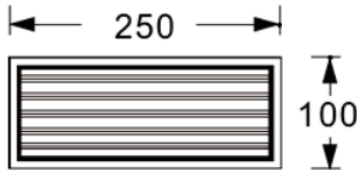

FOX **2400.-**

DIA 100x250 mm. D 110 mm.

1x E27 MAX. LED 13W

IP 54

- ● Black
- Aluminium body
- PC diffuser

WALL LIGHT

VICK **1800.-**

W 110x280 mm. D 85 mm.