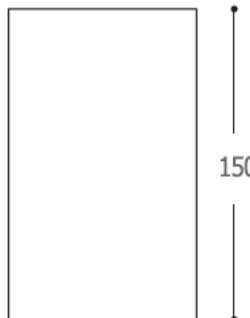

WATT-S1

800.-

DIA 81x68 mm. D 92 mm.

1x GU10 MAX. 50W

IP 54

Black / Grey

Aluminium body

Clear glass cover

68

81

WATT-S2

1000.-

DIA 68x150 mm. D 92 mm.

2x GU10 MAX. 50W

IP 54

Black / Grey

Aluminium body

Clear glass cover

68

150

92

WALL LIGHT