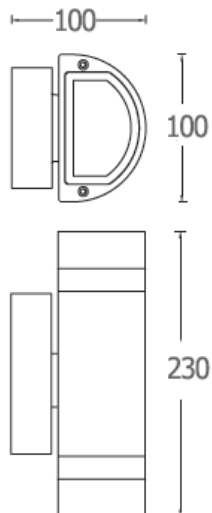

DIA 87x87 mm. H 160 mm.

2x GU10 MAX. 50W

IP 65

● ● Black / Grey

Aluminium body

Clear glass cover

WALL LIGHT

WATT-S1

800.-

DIA 81x68 mm. D 92 mm.

1x GU10 MAX. 50W

IP 54

Black / Grey

Aluminium body

Clear glass cover

68

WALL LIGHT

MIND

1200.-

DIA 100 mm. H 90 mm.

1x GU10 MAX. 50W

IP 54

Black

Aluminium body