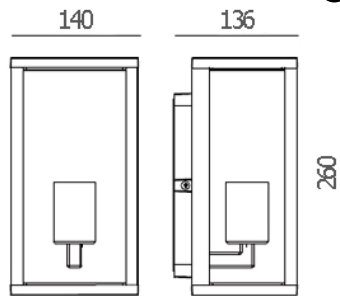

WALL LIGHT

CAMEO

1800.-

DIA 140x260 mm. D 136 mm.

1x E27 MAX. LED 13W

IP 54

Black
Iron body
Clear glass diffuser

DIOR

1800.-

DIA 170x322 mm. D 182 mm.

1x E27 MAX. LED 13W

IP 54

Black
Iron body
Clear glass diffuser

CARTER

2000.-

DIA 143x320 mm. D 186 mm.