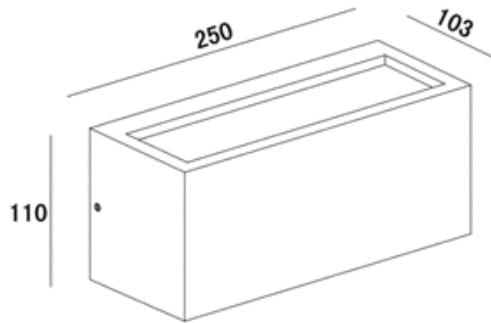

REXTON

1850.-

DIA 110x250 mm. D 103 mm.

1x E27 MAX. LED 13W

IP 54

- ● Black / Grey
- Aluminium body
- PC diffuser

RENZO

1800.-

DIA 165x165 mm. D 171 mm.

1x E27 MAX. LED 13W

IP 54

- Black
- Aluminium body
- PC diffuser