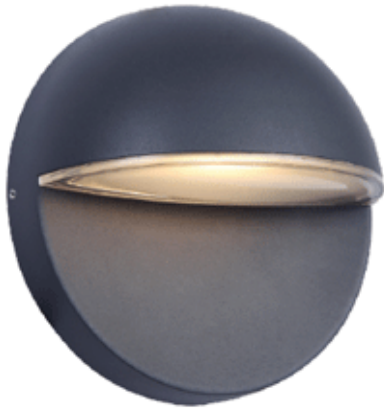

3000.-

DIA 95x100 mm. D 60 mm.

 **LED 3x1W 368lm**

 3000K **IP 65**

- Black
- LED Driver Included
- Aluminium body
- Clear glass cover

VERON

2000.-

DIA 65x88 mm. D 40 mm.

 **LED 1x3W 270lm**

 3000K **IP 54**

- ● Black / Grey
- LED Driver Included
- Aluminium body
- Clear glass cover

WALL LIGHT

PRIVE

1800.-

DIA 190 mm. D 82.5 mm.

LED 10W 499lm