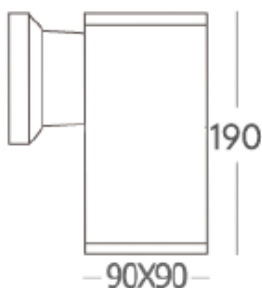

YORK-S1

1150.-

DIA 90x90 mm. H 190 mm.

1x E27 MAX. LED 13W

IP 65

- ● Black / Grey
- Aluminium body
- Clear glass cover

YORK-S2

1350.-

DIA 90x90 mm. H 280 mm.

2x E27 MAX. LED 13W

IP 65

- ● Black / Grey
- Aluminium body
- Clear glass cover

WALL LIGHT

ALYN-R1

1150.-

DIA 90 mm. H 133 mm.