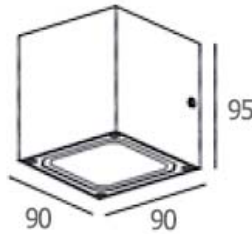

WEBB-G9

1200.-

DIA 90x95 mm. D 90 mm.

1x G9 MAX. 40W

IP 54

Black / Grey

Aluminium body

Clear glass cover