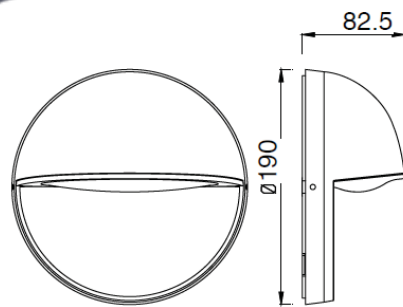

PRIVE

1800.-

DIA 190 mm. D 82.5 mm.

LED 10W 499lm

3000K

IP 54

- Black
- LED Driver Included
- Aluminium body
- Clear glass cover