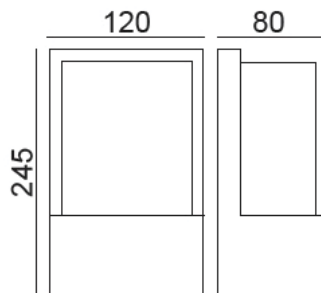

ROCCO

1800.-

DIA 120x245 mm. D 80 mm.

1x E27 MAX. LED 13W

IP 54

Black
Aluminium body
PC diffuser