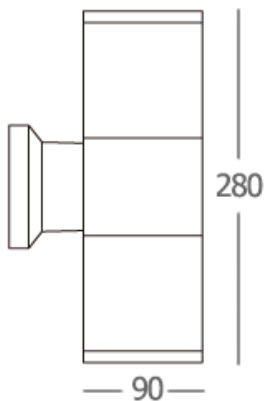

1350.-

DIA 90 mm. H 280 mm.

2x E27 MAX. LED 13W

IP 65

Black / Grey

Aluminium body

Clear glass cover

WALL LIGHT

YORK-S1

1150.-

DIA 90x90 mm. H 190 mm.

1x E27 MAX. LED 13W

IP 65

- ● Black / Grey
- Aluminium body
- Clear glass cover

YORK-S2

1350.-

DIA 90x90 mm. H 280 mm.

2x E27 MAX. LED 13W

IP 65

- ● Black / Grey
- Aluminium body
- Clear glass cover

WALL LIGHT

ALYN-R1

1150.-

DIA 90 mm. H 133 mm.