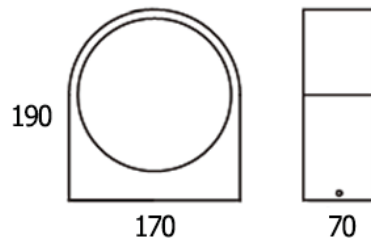

WALL LIGHT

CAMEO

1800.-

DIA 140x260 mm. D 136 mm.

1x E27 MAX. LED 13W

IP 54

Black
Iron body
Clear glass diffuser

DIOR