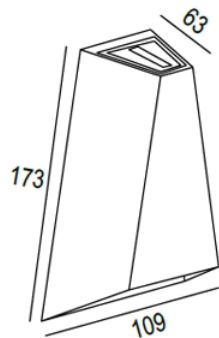

SAGA

2500.-

DIA 109x173 mm. D 63 mm.

LED 2x3W 270lm

3000K

IP 54

Black / Grey

LED Driver Included

Aluminium body

Clear glass cover