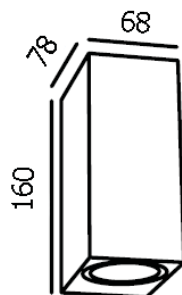

ELLY-2

3500.-

DIA 68x160 mm. D 78 mm.

LED 2x6W 2x490lm

3000K

IP 54

- Black
- LED Driver Included
- Aluminium body
- Clear glass cover