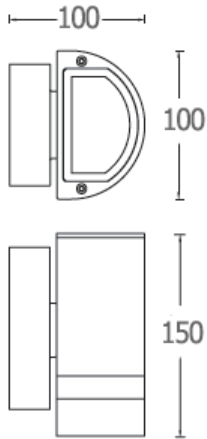

FENIX-S1

1500.-

DIA 100x150 mm. D 100 mm.

1x GU10 MAX. 50W

IP 54

Black

Aluminium body