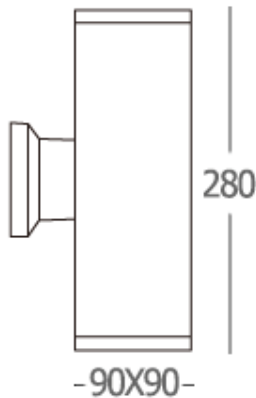

1350.-

DIA 90 mm. H 280 mm.

2x E27 MAX. LED 13W

IP 65

Black / Grey

Aluminium body

Clear glass cover

WALL LIGHT

YORK-S1

1150.-

DIA 90x90 mm. H 190 mm.

1x E27 MAX. LED 13W

IP 65

- ● Black / Grey
- Aluminium body
- Clear glass cover

YORK-S2

1350.-

DIA 90x90 mm. H 280 mm.

2x E27 MAX. LED 13W

IP 65

- ● Black / Grey
- Aluminium body
- Clear glass cover

WALL LIGHT

ALYN-R1

1150.-

DIA 90 mm. H 133 mm.