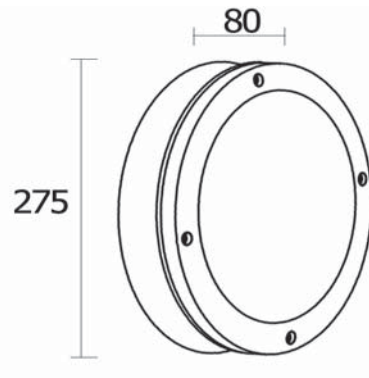

JACEY-R

1800.-

DIA 275 mm. D 80 mm.

2x E27 MAX. LED 13W

IP 54

- Black
- Aluminium body
- PC diffuser