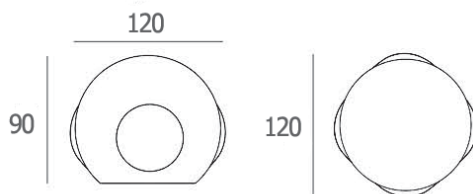

MABEL-R4

2250.-

DIA 120 mm. D 90 mm.

LED 4x1W

3000K

IP 54

Black

LED Driver Included

Aluminium body