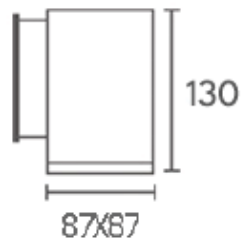

DIA 87x87 mm. H 130 mm.

1x GU10 MAX. 50W

IP 65

● ● Black / Grey

Aluminium body

Clear glass cover

ALYN-S2

1350.-

DIA 87x87 mm. H 160 mm.

2x GU10 MAX. 50W

IP 65

● ● Black / Grey

Aluminium body

Clear glass cover

WALL LIGHT

WATT-S1