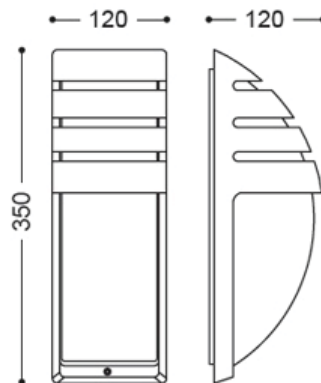

Black
Aluminium body
PC diffuser

RIO

1500.-

DIA 120x350 mm. D 120 mm.

1x E27 MAX. LED 13W

Black
Aluminium body
PC diffuser

WALL LIGHT

RITA