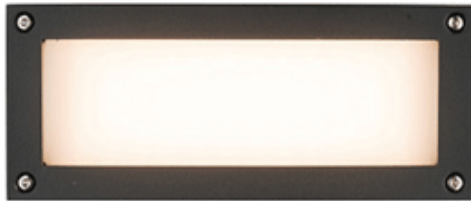

- Surface mounted type
- Black
- Aluminium body
- PC diffuser

GLENN

1350.-

DIA 68x140 mm. D 69 mm.

1x GU10 MAX. 50W

IP 54

- Surface mounted type
- Black
- Aluminium body
- Clear glass cover

STEP LIGHT