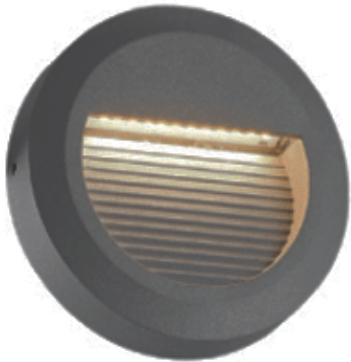

GALLY-R

1000.-

DIA 110 mm. D 26 mm.

LED 2W 120lm
 3000K

IP 54

- Surface mounted type
  Black/ Grey
  LED Driver Included
  Aluminium body

GALLY-S

1000.-

DIA 100x100 mm. D 26 mm.

LED 2W 120lm
 3000K

IP 54

- Surface mounted type
  Black/ Grey
  LED Driver Included
  Aluminium body