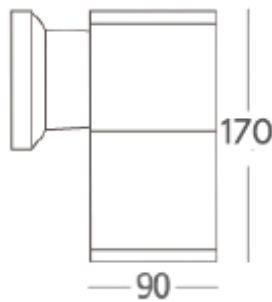

1150.-

DIA 90 mm. H 170 mm.

1x E27 MAX. LED 13W

IP 65

Black / Grey

Aluminium body

Clear glass cover

YORK-R2

1350.-

DIA 90 mm. H 280 mm.

2x E27 MAX. LED 13W

IP 65

Black / Grey

Aluminium body

Clear glass cover

WALL LIGHT