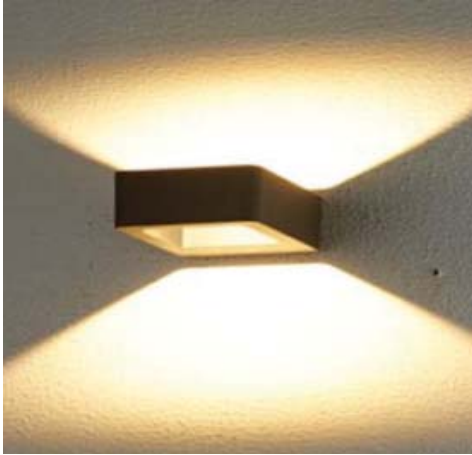

SCOTT **2150.-**

DIA 45x120 mm. D 145 mm.

LED 6W 268lm

3000K

IP 54