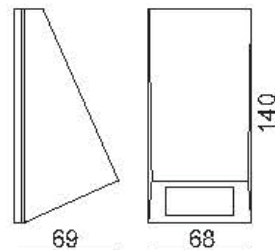

GLENN

1350.-

DIA 68x140 mm. D 69 mm.

1x GU10 MAX. 50W

IP 54

- Surface mounted type
- Black
- Aluminium body
- Clear glass cover