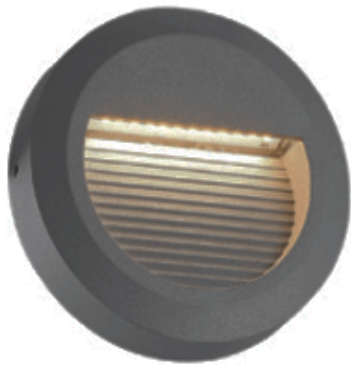

GALLY-R

1000.-

DIA 110 mm. D 26 mm.

LED 2W 120lm

3000K

IP 54

- Surface mounted type
  Black/ Grey
  LED Driver Included
  Aluminium body

GALLY-S

1000.-

DIA 100x100 mm. D 26 mm.

LED 2W 120lm

3000K

IP 54

- Surface mounted type
  Black/ Grey
  LED Driver Included
  Aluminium body