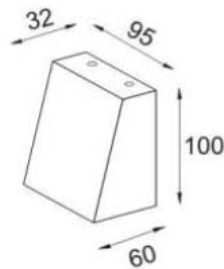

3000.-

DIA 95x100 mm. D 60 mm.

 **LED 3x1W 368lm**

 3000K **IP 65**

- Black
- LED Driver Included
- Aluminium body
- Clear glass cover

VERON

2000.-

DIA 65x88 mm. D 40 mm.