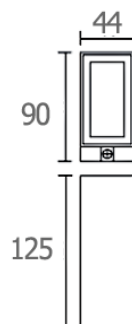

Clear glass cover

WALL LIGHT

TALA-S1

2000.-

W 30x60 mm. D 85 mm.

LED 1x3W 165lm

3000K

IP 65