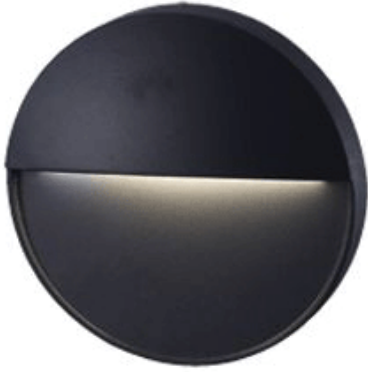

STEP LIGHT

GALLY-SL

1200.-

DIA 60x150 mm. D 28 mm.

LED 3W 185lm

3000K

IP 54

- Surface mounted type
Black/ Grey
LED Driver Included
Aluminium body