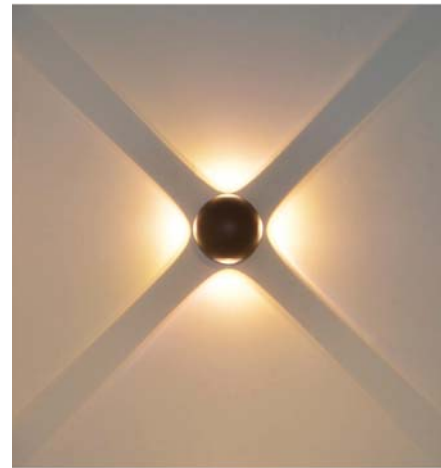

MABEL-R4

2250.-

DIA 120 mm. D 90 mm.

LED 4x1W

3000K

IP 54

Black

LED Driver Included

Aluminium body