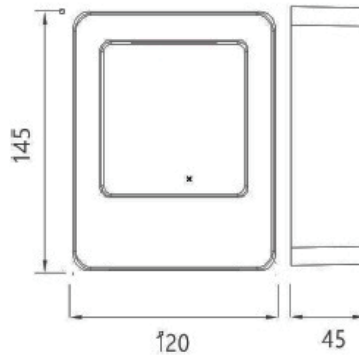

LED 6W 268lm

3000K

IP 54

Black

LED Driver Included

Aluminium body

SAM **2000.-**

DIA 100x100 mm. D 100 mm.