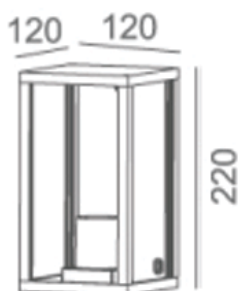

WALL LIGHT

CAMEO

1800.-

DIA 120x220 mm. D 120 mm.

1x E27 MAX. LED 13W
220V

IP 54

- Black
- Iron body
- Clear glass diffuser

CAMEO-L