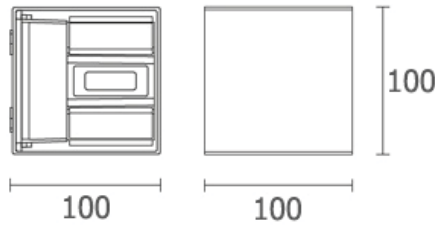

- Black
- LED Driver Included
- Aluminium body

SAM **2000.-**

DIA 100x100 mm. D 100 mm.

LED 2x3W 430lm

3000K

IP 65

- Black
- LED Driver Included
- Aluminium body

WALL LIGHT