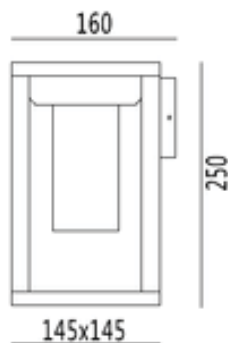

BRICK-W

2500.-

DIA 145×145 mm. D 160 mm. H 250 mm.

1x E27 MAX. LED 13W
220V

IP 54

- Black
- Aluminium body
- PC diffuser