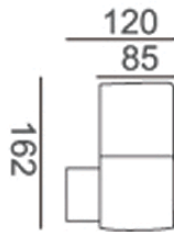

JACEY-S

1800.-

DIA 270x270 mm D 80 mm.

2x E27 MAX. LED 13W
220V

IP 54

- Black
- Aluminium body
- PC diffuser

WALL LIGHT

LEON-WR