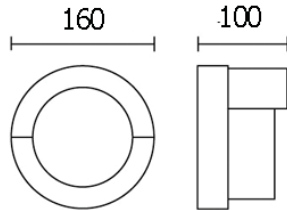

JANIS-R

2000.-

DIA 160 mm. D 100 mm.

LED 10W 560lm

3000K

IP 54