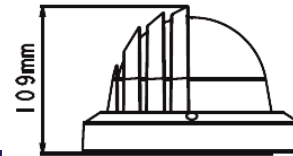

KELL

800.-

DIA 163x282 mm. D 109 mm.

1x E27 MAX. LED 13W
220V

- Black/ White
- PC body
- Frosted glass diffuser