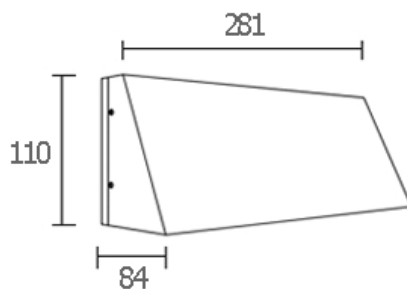

RAMSEY

1800.-

DIA 110x281 mm. D 84 mm.

1x E27 MAX. LED 13W
220V

IP 54

- Black
- Aluminium body
- Frosted glass diffuser