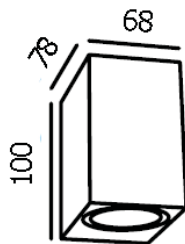

ELLY-1

2000.-

DIA 68x100 mm. D 78 mm.

LED 6W 490lm

3000K

IP 54

- Black
- LED Driver Included
- Aluminium body
- Clear glass cover