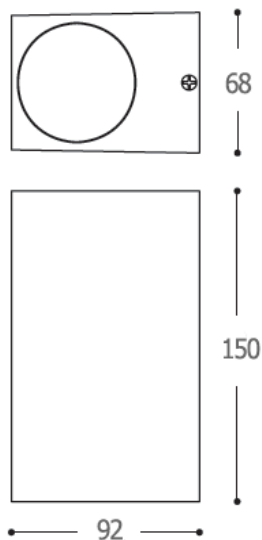

● ● Black / Grey

Aluminium body

Clear glass cover

WALL LIGHT

ALYN-S1

1150.-

DIA 87x87 mm. H 130 mm.

1x GU10 MAX. 50W
220V

WALL LIGHT

WATT-S1

800.-

DIA 81x68 mm. D 92 mm.

1x GU10 MAX. 50W
220V

IP 54

- ● Black / Grey
- Aluminium body
- Clear glass cover

WATT-S2

1000.-

DIA 68x150 mm. D 92 mm.

2x GU10 MAX. 50W
220V

IP 54

- ● Black / Grey
- Aluminium body
- Clear glass cover

WALL LIGHT

WATT-R1

800.-

DIA 65x78 mm. D 95 mm.

1x GU10 MAX. 50W
220V

IP 54

- ● Black / Grey
- Aluminium body
- Clear glass cover

WATT-R2

1000.-

DIA 65x145 mm. D 95 mm.

2x GU10 MAX. 50W
220V