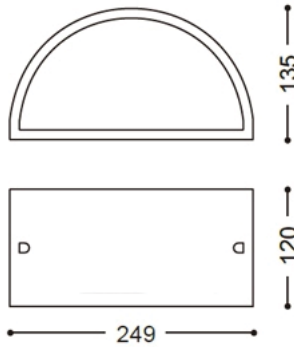

RANDI

1500.-

DIA 120x249 mm. H 135 mm.

1x E27 MAX. LED 13W
220V

IP 54

- Black
- Aluminium body
- PC diffuser