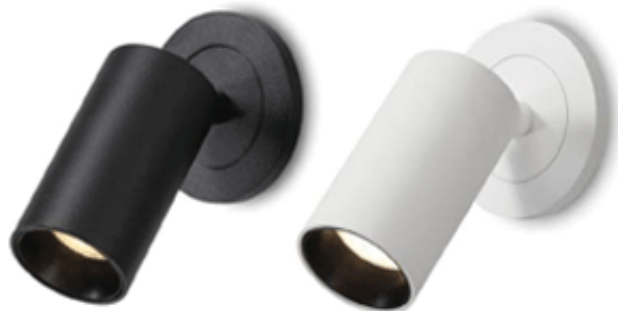

LED COB 5W 430lm

3000K

Matt black/ Matt white

IP 20

- Surface mounted type
- Built-in Switch on-off
- Aluminium Body
- Driver included
- Non-Dim

BED SIDE LAMP

ANNY

3500.-