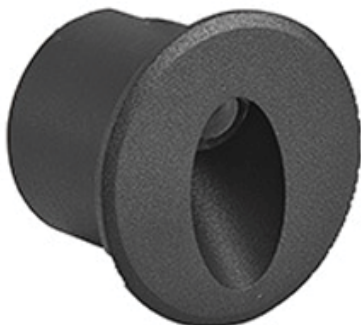

LED 5W 355lm

3000K

IP 65

- Recessed type
- Sand Black
- LED Driver Included
- Aluminium body
- Box installation included

STEP LIGHT

STEP-LV7

1000.-

DIA: 82 mm. H : 65 mm.