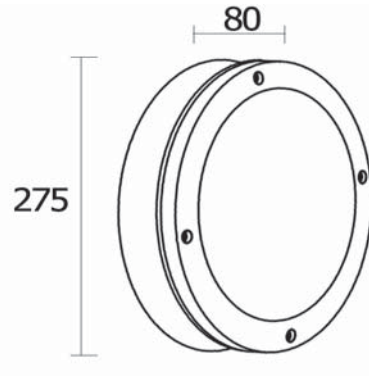

WALL LIGHT

WATT-S1

800.-

DIA 81x68 mm. D 92 mm.

1x GU10 MAX. 50W
220V

IP 54

- ● Black / Grey
- Aluminium body
- Clear glass cover

WATT-S2

DIA 65x78 mm. D 95 mm.

1x GU10 MAX. 50W
220V

IP 54

- ● Black / Grey
- Aluminium body
- Clear glass cover

WATT-R2

1000.-

DIA 65x145 mm. D 95 mm.

2x GU10 MAX. 50W
220V

Sand white
Aluminium body
Clear glass cover

WATT-S2-WHO

1000.-

DIA 68x150 mm. D 92 mm.

2x GU10 MAX. 50W
220V

IP 54

Sand white
Aluminium body
Clear glass cover

WALL LIGHT

- Black
- Aluminium body
- PC diffuser

WALL LIGHT

JACEY-R

1800.-

DIA 275 mm. D 80 mm.

2x E27 MAX. LED 13W
220V

IP 54

- Black
- Aluminium body
- PC diffuser