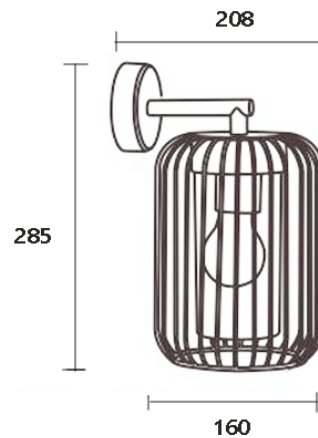

BEWEL

2000.-

DIA 160 mm. D 285 mm.

1x E27 MAX. LED 13W
220V

IP 54

- Black
- Aluminium body
- PC diffuser