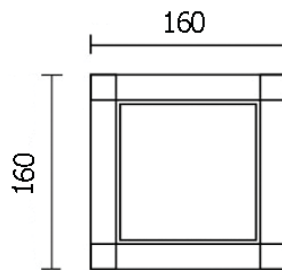

DIA 160x160 mm. D 100 mm.

LED 10W 560lm

3000K

IP 54

- Black
- LED Driver Included
- Aluminium body

WALL LIGHT

PIMM **3500.-**

DIA 180 mm. D 60 mm.