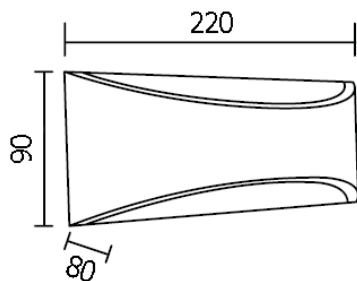

EVA **2000.-**

DIA 80x105 mm. D 100 mm.

LED 5W 400lm

3000K

IP 54

- Black
- LED Driver Included
- Aluminium body

KENNA **2500.-**

DIA 90x220 mm. D 80 mm.

LED 6W 375lm

3000K

IP 54

- Black
- LED Driver Included
- Aluminium body

WALL LIGHT