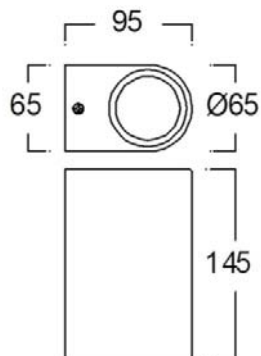

WALL LIGHT

WATT-S1

800.-

DIA 81x68 mm. D 92 mm.

1x GU10 MAX. 50W
220V

IP 54

- ● Black / Grey
- Aluminium body
- Clear glass cover

WATT-S2

1000.-

DIA 68x150 mm. D 92 mm.

2x GU10 MAX. 50W
220V

IP 54

- ● Black / Grey
- Aluminium body
- Clear glass cover

WALL LIGHT

WATT-R1

800.-

DIA 65x78 mm. D 95 mm.

1x GU10 MAX. 50W
220V

IP 54

- ● Black / Grey
- Aluminium body
- Clear glass cover

WATT-R2

1000.-

DIA 65x145 mm. D 95 mm.

2x GU10 MAX. 50W
220V

IP 54

- ● Black / Grey
- Aluminium body
- Clear glass cover

WALL LIGHT

WATT-S1-WH

800.-

DIA 81x68 mm. D 92 mm.

1x GU10 MAX. 50W
220V

IP 54