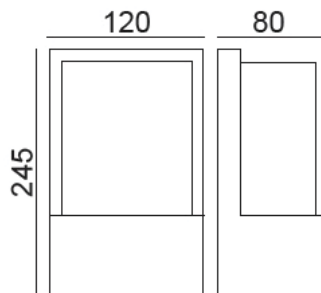

ROCCO

1800.-

DIA 120x245 mm. D 80 mm.

1x E27 MAX. LED 13W
220V

IP 54

- Black
- Aluminium body
- PC diffuser