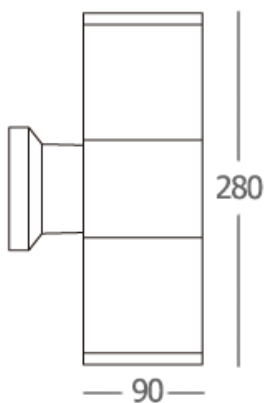

1350.-

DIA 90 mm. H 280 mm.

2x E27 MAX. LED 13W
220V

IP 65

- ● Black / Grey
- Aluminium body
- Clear glass cover

WALL LIGHT

YORK-S1

1150.-

DIA 90x90 mm. H 190 mm.

1x E27 MAX. LED 13W
220V

IP 65

- ● Black / Grey
- Aluminium body
- Clear glass cover

YORK-S2

1350.-

DIA 90x90 mm. H 280 mm.

2x E27 MAX. LED 13W
220V

IP 65

- ● Black / Grey
- Aluminium body
- Clear glass cover

WALL LIGHT

ALYN-R1

1150.-

DIA 90 mm. H 133 mm.

1x GU10 MAX. 50W
220V

IP 65