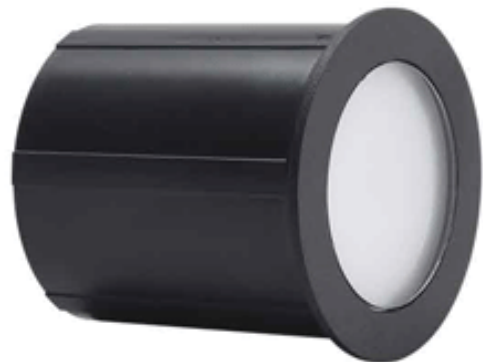

STEP-ON

1000.-

DIA 65 mm. D 50 mm.

LED 3W 185lm

3000K

IP 65

- Recessed type
- Sand Black
- LED Driver Included
- Aluminium body
- Box installation included