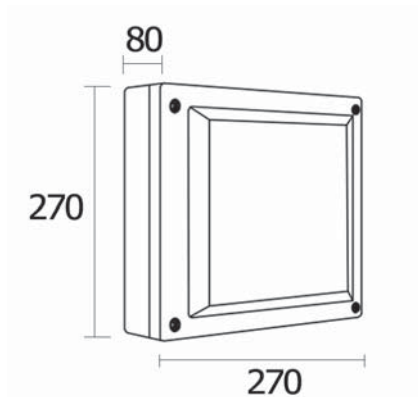

WALL LIGHT

WATT-S1

800.-

DIA 81x68 mm. D 92 mm.

1x GU10 MAX. 50W
220V

IP 54

- ● Black / Grey
- Aluminium body
- Clear glass cover

WATT-S2

Sand white
Aluminium body
Clear glass cover

WATT-S2-WHO

1000.-

DIA 68x150 mm. D 92 mm.

2x GU10 MAX. 50W
220V

IP 54

Sand white
Aluminium body
Clear glass cover

WALL LIGHT

JACEY-S

1800.-

DIA 270x270 mm D 80 mm.

2x E27 MAX. LED 13W
220V

IP 54

- Black
- Aluminium body
- PC diffuser

WALL LIGHT

LEON-WR

1350.-

DIA 85x162 mm. D 120 mm.

1x E27 MAX. LED 13W
220V

IP 54

- Black
- Aluminium body
- PC diffuser

LEON-WS

1350.-

DIA 85x85x162 mm D 120 mm.