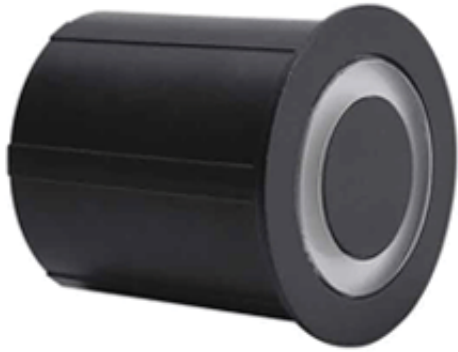

STEP-OM

1000.-

DIA 65 mm. D 50 mm.

LED 3W 115lm

3000K

IP 65

- Recessed type
- Sand Black
- LED Driver Included
- Aluminium body
- Box installation included

STEP-ON

1000.-

DIA 65 mm. D 50 mm.

LED 3W 185lm

3000K

IP 65

- Recessed type
- Sand Black
- LED Driver Included
- Aluminium body
- Box installation included

STEP LIGHT