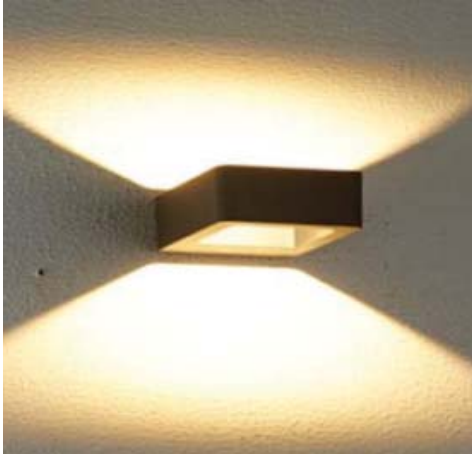

SCOTT **2150.-**

DIA 45x120 mm. D 145 mm.

LED 6W 268lm

3000K

IP 54

- Black
- LED Driver Included
- Aluminium body

SAM **2000.-**

DIA 100x100 mm. D 100 mm.

LED 2x3W 430lm

3000K

IP 65

- Black
- LED Driver Included
- Aluminium body