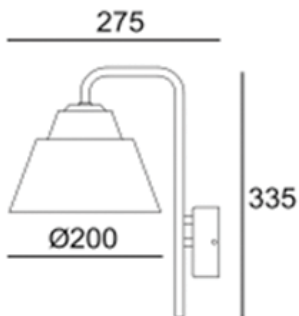

1x GU10 MAX. 50W
220V

IP 65

Aluminium body
Stainless steel cover
Clear glass cover

SINTA-R2

1500.-

DIA 95×170 mm. D: 75 mm.

2x GU10 MAX. 50W
220V

IP 65

Aluminium body
Stainless steel cover
Clear glass cover

WALL LIGHT

MIND

1200.-

DIA 100 mm. H 90 mm.

1x GU10 MAX. 50W
220V

IP 54

- Black
- Aluminium body
- Clear glass cover

DIA 80 mm. H 129 mm.

1x GU10 MAX. 50W
220V

IP 54

- Black
- Aluminium body
- Clear glass cover

MIRO **1500.-**

DIA 64 mm. H 180 mm.

1x GU10 MAX. 50W
220V

IP 65

- Black
- Aluminium body
- Clear glass diffuser

WALL LIGHT

RAY

1500.-

DIA 200 mm. D 335 mm.

1x E27 MAX. LED 13W
220V

IP 54

- Black
- Aluminium body