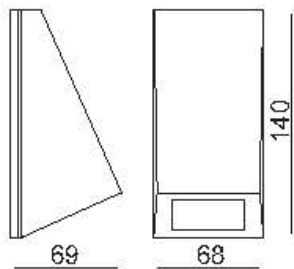

WALL LIGHT

WATT-S1

800.-

DIA 81x68 mm. D 92 mm.

1x GU10 MAX. 50W
220V

IP 54

- ● Black / Grey
- Aluminium body
- Clear glass cover

WATT-S2

DIA 65x145 mm. D 95 mm.

2x GU10 MAX. 50W
220V

IP 54

Sand white
Aluminium body
Clear glass cover

WALL LIGHT

SINTA-R1

1200.-

DIA 95×100 mm. D: 75 mm.

WALL LIGHT

GLATO

2000.-

DIA 102x180 mm. D 92 mm.

 1x GU10 MAX. 50W
220V

IP 54

- Black
- Aluminium body
- PC diffuser

GLENN

1350.-

DIA 68x140 mm. D 69 mm.

 1x GU10 MAX. 50W
220V

IP 54

- Black
- Aluminium body
- Clear glass cover

MAKI-R1

1150.-

DIA 90 mm. H 136 mm.