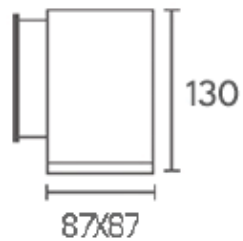

● ● Black / Grey

Aluminium body

Clear glass cover

WALL LIGHT

ALYN-S1

1150.-

DIA 87x87 mm. H 130 mm.

1x GU10 MAX. 50W
220V

IP 65

- ● Black / Grey
- Aluminium body
- Clear glass cover

ALYN-S2

1350.-

DIA 87x87 mm. H 160 mm.

2x GU10 MAX. 50W
220V

IP 65

- ● Black / Grey
- Aluminium body
- Clear glass cover