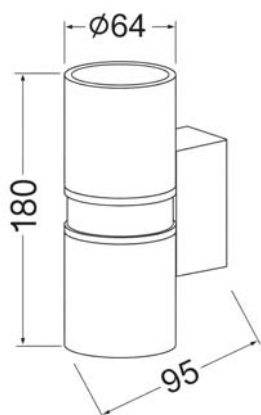

MIRO **1500.-**

DIA 64 mm. H 180 mm.

1x GU10 MAX. 50W
220V

IP 65

- Black/ White
- Aluminium body
- Clear glass cover