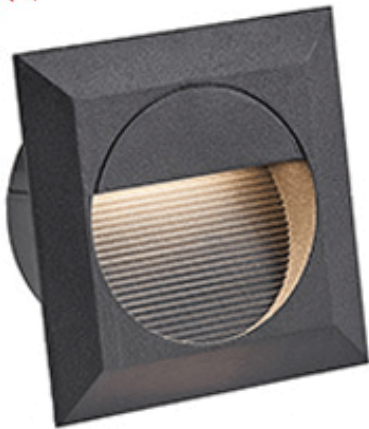

1000.-

DIA: 60×100 mm. H : 50 mm.

LED 3W 225lm

3000K

IP 65

- Recessed type
- Sand Black
- LED Driver Included
- Aluminium body
- Box installation included

STEP LIGHT

STEP-LV3