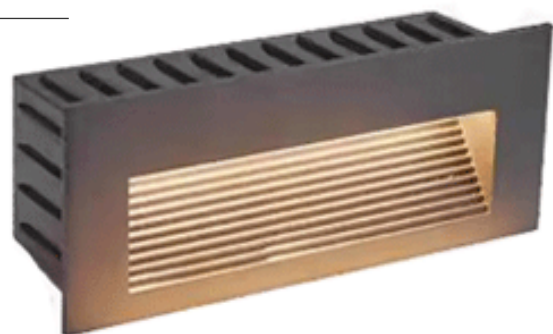

DIA: 70×170 mm. H : 50 mm.

LED 5W 355lm

3000K

IP 65

- Recessed type
- Sand Black
- LED Driver Included
- Aluminium body
- Box installation included

STEP LIGHT

STEP-LV5

1200.-