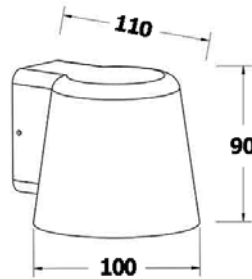

WALL LIGHT

WATT-S1

800.-

DIA 81x68 mm. D 92 mm.

1x GU10 MAX. 50W
220V

IP 54

- ● Black / Grey
- Aluminium body
- Clear glass cover

WATT-S2

DIA 65x78 mm. D 95 mm.

1x GU10 MAX. 50W
220V

IP 54

- ● Black / Grey
- Aluminium body
- Clear glass cover

WATT-R2

1000.-

DIA 65x145 mm. D 95 mm.

2x GU10 MAX. 50W
220V

DIA 65x145 mm. D 95 mm.

2x GU10 MAX. 50W
220V

IP 54

Sand white
Aluminium body
Clear glass cover

WALL LIGHT

SINTA-R1

1200.-

DIA 95×100 mm. D: 75 mm.

Aluminium body
Stainless steel cover
Clear glass cover

WALL LIGHT

MIND

1200.-

DIA 100 mm. H 90 mm.

1x GU10 MAX. 50W
220V

IP 54

- Black
- Aluminium body
- Clear glass cover