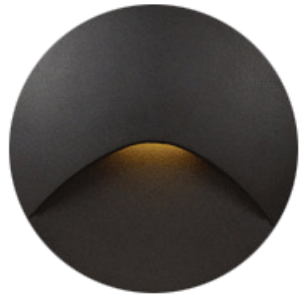

- Recessed type
- Aluminium cover
- Driver included
- Non-Dim

STEP LIGHT

STEP-FR

1000.-

DIA: 86 mm. H: 45 mm.

LED COB 3W 225lm

3000K

Matt white/ Matt black