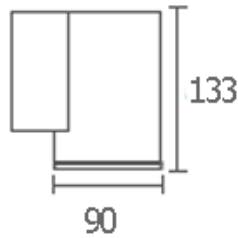

ALYN-R1

1150.-

DIA 90 mm. H 133 mm.

1x GU10 MAX. 50W
220V

IP 65

● ● Black / Grey

Aluminium body

Clear glass cover