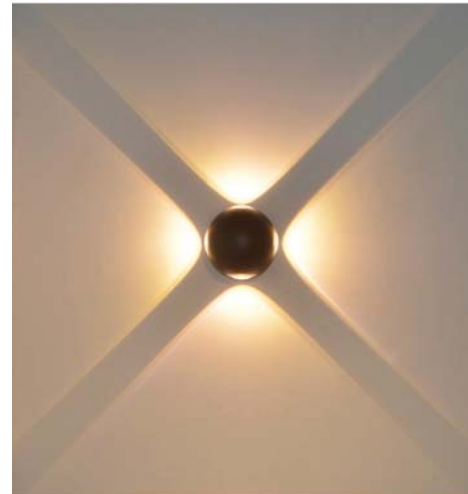

LED Driver Included

Aluminium body

WALL LIGHT

SCOTT **2150.-**

DIA 45x120 mm. D 145 mm.

LED 6W 268lm

3000K

IP 54