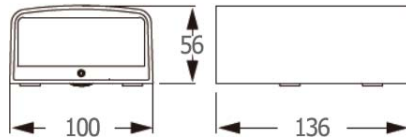

- ● Black / Grey
- Aluminium body
- Clear glass cover

TAG-2S

3250.-

DIA 100x136 mm. D 56 mm.

LED 2x6W 2x270lm

● 3000K

IP 65

- ● Black / Grey
- LED Driver Included
- Aluminium body