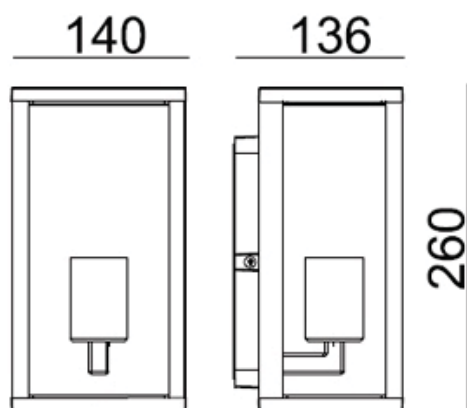

WALL LIGHT

CAMEO

1800.-

DIA 120x220 mm. D 120 mm.

1x E27 MAX. LED 13W
220V

IP 54

- Black
- Iron body
- Clear glass diffuser

CAMEO-L

2000.-

DIA 140x260 mm. D 136 mm.

1x E27 MAX. LED 13W
220V

IP 54

- Black
- Iron body
- Clear glass diffuser

WALL LIGHT

TOLL-R

2750.-