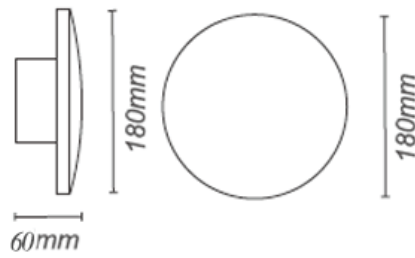

PIMM **3500.-**

DIA 180 mm. D 60 mm.

LED 12W 455lm
3000K

IP 54

● Black
Aluminium body

ZEAL **1500.-**

DIA 150x180 mm. D 83 mm.

LED 12W 880lm
3000K

IP 54

● Black
Aluminium body
PC diffuser