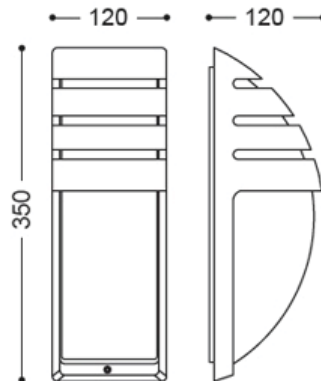

● ● Black / Grey

Aluminium body

Clear glass cover

WALL LIGHT

ALYN-S1

1150.-

DIA 87x87 mm. H 130 mm.

1x GU10 MAX. 50W
220V

WALL LIGHT

WATT-S1

800.-

DIA 81x68 mm. D 92 mm.

1x GU10 MAX. 50W
220V

IP 54

- ● Black / Grey
- Aluminium body
- Clear glass cover

WATT-S2

DIA 65x78 mm. D 95 mm.

1x GU10 MAX. 50W
220V

IP 54

- ● Black / Grey
- Aluminium body
- Clear glass cover

WATT-R2

1000.-

DIA 65x145 mm. D 95 mm.

2x GU10 MAX. 50W
220V

- Black
- Aluminium body
- PC diffuser

RIO

1500.-

DIA 120x350 mm. D 120 mm.

1x E27 MAX. LED 13W
220V

IP 54

- Black
- Aluminium body
- PC diffuser

WALL LIGHT