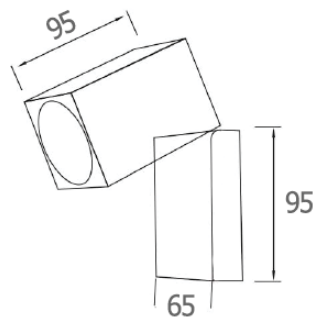

WALL LIGHT

WATT-S1

800.-

DIA 81x68 mm. D 92 mm.

1x GU10 MAX. 50W
220V

IP 54

- ● Black / Grey
- Aluminium body
- Clear glass cover

WATT-S2

Aluminium body
Stainless steel cover
Clear glass cover

WALL LIGHT

MIND

1200.-

DIA 100 mm. H 90 mm.

1x GU10 MAX. 50W
220V

IP 54

- Black
- Aluminium body
- Clear glass cover

PACO

1000.-

DIA 95x65 mm. H 95 mm.

1x GU10 MAX. 50W
220V

IP 54

- Black
- Aluminium body
- Clear glass cover

WALL LIGHT

LOGG **1000.-**

DIA 80 mm. H 129 mm.

1x GU10 MAX. 50W
220V

IP 54

- Black
- Aluminium body
- Clear glass cover

MIRO **1500.-**

DIA 64 mm. H 180 mm.

1x GU10 MAX. 50W
220V

IP 65