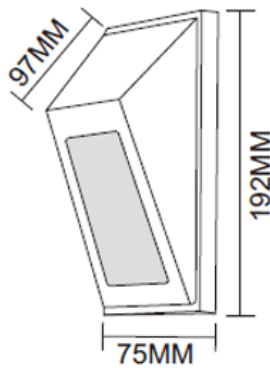

WALL LIGHT

WATT-S1

800.-

DIA 81x68 mm. D 92 mm.

1x GU10 MAX. 50W
220V

IP 54

- ● Black / Grey
- Aluminium body
- Clear glass cover

WATT-S2

DIA 65x78 mm. D 95 mm.

1x GU10 MAX. 50W
220V

IP 54

- ● Black / Grey
- Aluminium body
- Clear glass cover

WATT-R2

1000.-

DIA 65x145 mm. D 95 mm.

2x GU10 MAX. 50W
220V

1200.-

DIA 60*170 mm. D 88 mm.

1x GU10 MAX. 50W
220V

IP 54

- Black
- Aluminium body
- Glass cover

LINA

2000.-

DIA 75x192 mm. D 97 mm.

LED 10W 650lm
● 3000K

IP 54

- Black
- Aluminium body
- Clear glass cover

WALL LIGHT

VEGA

2400.-

DIA 110x250 mm. D 103 mm.

1x E27 MAX. LED 13W
220V