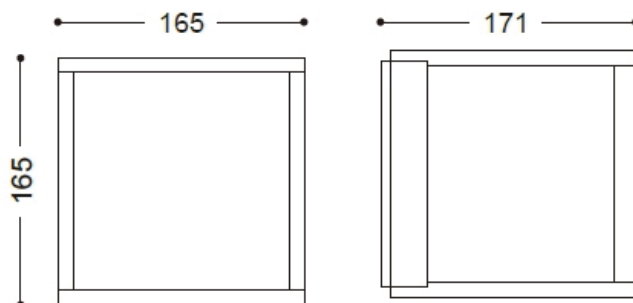

DIA 90x90 mm. H 190 mm.

1x E27 MAX. LED 13W
220V

IP 65

- ● Black / Grey
- Aluminium body
- Clear glass cover

YORK-S2

1350.-

DIA 90x90 mm. H 280 mm.

2x E27 MAX. LED 13W
220V

WALL LIGHT

WATT-S1

800.-

DIA 81x68 mm. D 92 mm.

1x GU10 MAX. 50W
220V

IP 54

- ● Black / Grey
- Aluminium body
- Clear glass cover

WATT-S2

1200.-

DIA 60*170 mm. D 88 mm.

1x GU10 MAX. 50W
220V

IP 54

- Black
- Aluminium body
- Glass cover

LINA

2000.-

DIA 75x192 mm. D 97 mm.

1800.-

DIA 165x165 mm. D 171 mm.

1x E27 MAX. LED 13W
220V

IP 54

- Black
- Aluminium body
- PC diffuser

WALL LIGHT

ROMA

1650.-