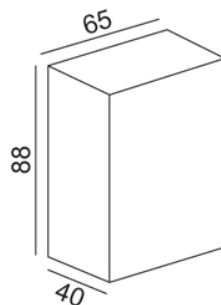

2000.-

DIA 65x88 mm. D 40 mm.

LED 1x3W 270lm

3000K

IP 54

- ● Black / Grey
- LED Driver Included
- Aluminium body
- Clear glass cover

WALL LIGHT

JANIS-R