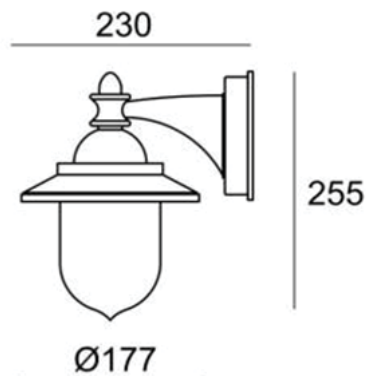

Aluminium body
Stainless steel cover
Clear glass cover

WALL LIGHT

MIND

1200.-

DIA 100 mm. H 90 mm.

1x GU10 MAX. 50W
220V

IP 54

- Black
- Aluminium body
- Clear glass cover

DIA 80 mm. H 129 mm.

1x GU10 MAX. 50W
220V

IP 54

- Black
- Aluminium body
- Clear glass cover

MIRO **1500.-**

DIA 64 mm. H 180 mm.

1x GU10 MAX. 50W
220V

IP 65

BOB

1500.-

DIA 177 mm. D 255 mm.

1x E27 MAX. LED 13W
220V

IP 54

- Black
- Iron body
- PC diffuser

WALL LIGHT

CAPSULE

800.-

DIA 95×210 mm. D 88 mm.

1x E27 MAX. LED 13W
220V

IP 54

- Black
- Aluminium body
- Clear glass diffuser

GRAM

2000.-

DIA 137×310 mm. D 215 mm.