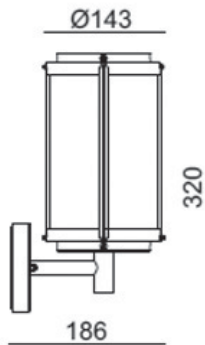

DIOR

1800.-

DIA 170x322 mm. D 182 mm.

1x E27 MAX. LED 13W
220V

IP 54

- Black
Iron body
Clear glass diffuser

BERLIN

3000.-

DIA 130x130 mm D 300 mm.

1x E27 MAX. LED 13W
220V

IP 54

- Black
Aluminium body
Clear glass diffuser

LOFF

2000.-

DIA 120x120 mm D 270 mm.

1x E27 MAX. LED 13W
220V

IP 54

- Black
Aluminium body
Clear glass diffuser

NEW

WALL LIGHT

CARTER

2000.-

DIA 143x320 mm. D 186 mm.

1x E27 MAX. LED 13W
220V