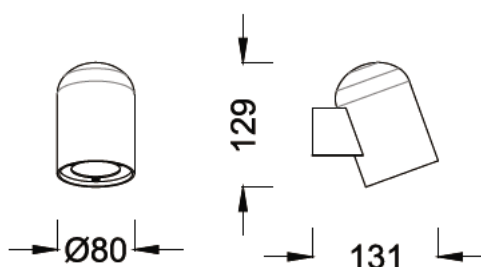

Aluminium body
Stainless steel cover
Clear glass cover

WALL LIGHT

MIND

1200.-

DIA 100 mm. H 90 mm.

1x GU10 MAX. 50W
220V

IP 54

- Black
- Aluminium body
- Clear glass cover

DIA 80 mm. H 129 mm.

1x GU10 MAX. 50W
220V

IP 54

- Black
- Aluminium body
- Clear glass cover

MIRO **1500.-**

DIA 64 mm. H 180 mm.

1x GU10 MAX. 50W
220V

IP 65