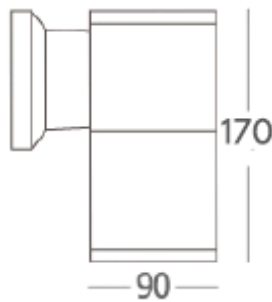

**OUTDOOR
WALL LIGHT**

YORK-R1

1150.-

DIA 90 mm. H 170 mm.

1x E27 MAX. LED 13W
220V

IP 65

- ● Black / Grey
- Aluminium body
- Clear glass cover

YORK-R2

1350.-

DIA 90 mm. H 280 mm.

2x E27 MAX. LED 13W
220V

IP 65

- ● Black / Grey
- Aluminium body
- Clear glass cover

WALL LIGHT

YORK-S1

1150.-

DIA 90x90 mm. H 190 mm.

1x E27 MAX. LED 13W
220V

IP 65

- ● Black / Grey
- Aluminium body
- Clear glass cover

YORK-S2

1350.-

DIA 90x90 mm. H 280 mm.

2x E27 MAX. LED 13W
220V