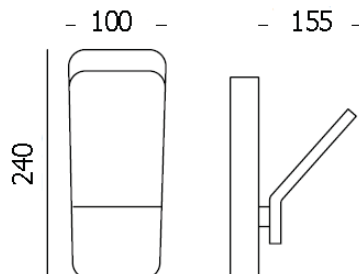

DIA 100x240 mm. D 155 mm.

LED 6W 600lm

3000K

IP 54

- Black
- LED Driver Included
- Aluminium body

WALL LIGHT

EVA **2000.-**

DIA 80x105 mm. D 100 mm.