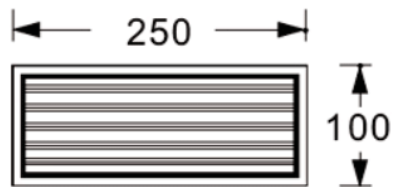

FOX

2400.-

DIA 100x250 mm. D 110 mm.

1x E27 MAX. LED 13W
220V

IP 54

- ● Black
- Aluminium body
- PC diffuser