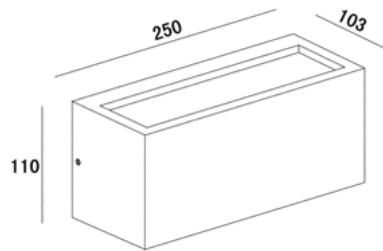

- ● Black / Grey
- Aluminium body
- PC diffuser