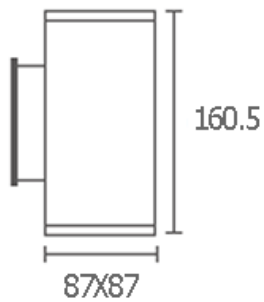

● ● Black / Grey

Aluminium body

Clear glass cover

WALL LIGHT

ALYN-S1

1150.-

DIA 87x87 mm. H 130 mm.

1x GU10 MAX. 50W
220V

IP 65

- ● Black / Grey
- Aluminium body
- Clear glass cover

ALYN-S2

1350.-

DIA 87x87 mm. H 160 mm.

2x GU10 MAX. 50W
220V

IP 65

- ● Black / Grey
- Aluminium body
- Clear glass cover

WALL LIGHT

WATT-S1

800.-

DIA 81x68 mm. D 92 mm.

1x GU10 MAX. 50W
220V

IP 54

- ● Black / Grey
- Aluminium body
- Clear glass cover

WATT-S2

DIA 65x78 mm. D 95 mm.

1x GU10 MAX. 50W
220V

IP 54

- ● Black / Grey
- Aluminium body
- Clear glass cover

WATT-R2

1000.-

DIA 65x145 mm. D 95 mm.

2x GU10 MAX. 50W
220V