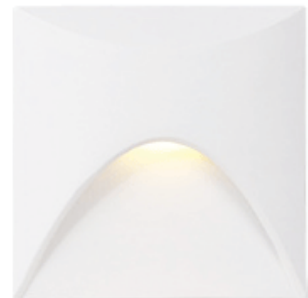

STEP-FS

1000.-

DIA 86x86 mm. H 50 mm.

LED COB 3W 225lm

3000K

Matt white/ Matt black

IP 65

- Recessed type
- Aluminium cover
- Driver included
- Non-Dim

NEW