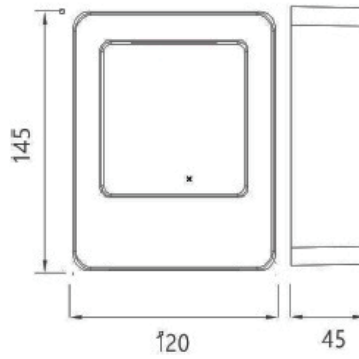

SCOTT **2150.-**

DIA 45x120 mm. D 145 mm.

LED 6W 268lm

3000K

IP 54

- Black
- LED Driver Included
- Aluminium body

SAM **2000.-**

DIA 100x100 mm. D 100 mm.

LED 2x3W 430lm

3000K

IP 65

- Black
- LED Driver Included
- Aluminium body