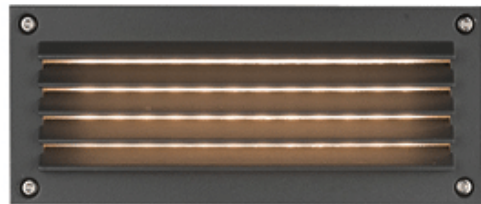

ARINA-B

2000.-

DIA 82x192 mm. D 101 mm.

LED 10W 650lm

3000K

IP 65

- Recessed type
- Sand Black
- LED Driver Included
- Aluminium body
- Box installation included

STEP LIGHT