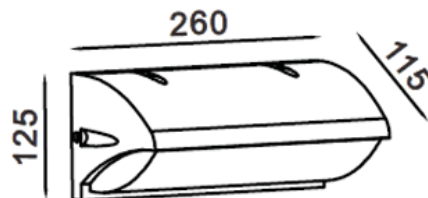

VICK

1800.-

W 110x280 mm. D 85 mm.

1x E27 MAX. LED 13W
220V

IP 54

- Black
- Aluminium body
- PC diffuser

DOLLY

1500.-

DIA 115x125 mm L 260 mm.

LED 12W 880lm

● 3000K

IP 65

- Black
- Aluminium body
- PC diffuser

WALL LIGHT