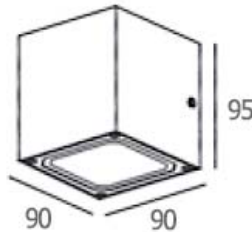

- ● Black / Grey
- Aluminium body
- Clear glass cover