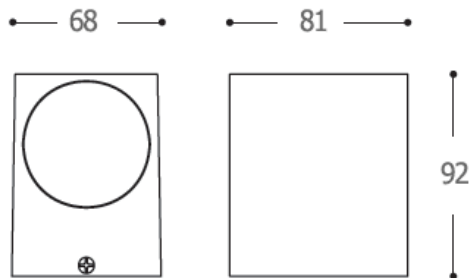

WALL LIGHT

WATT-S1

800.-

DIA 81x68 mm. D 92 mm.

1x GU10 MAX. 50W
220V

IP 54

- ● Black / Grey
- Aluminium body
- Clear glass cover

WATT-S2