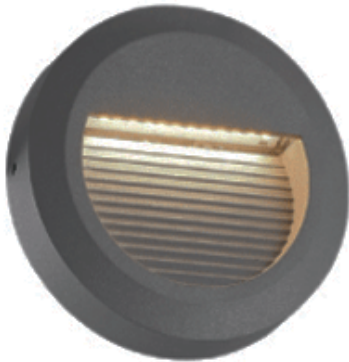

GALLY-R

1000.-

DIA 110 mm. D 26 mm.

LED 2W 120lm

3000K

IP 54

- Surface mounted type
  Black/ Grey
  LED Driver Included
  Aluminium body

GALLY-S

1000.-

DIA 100x100 mm. D 26 mm.

LED 2W 120lm

3000K

IP 54

- Surface mounted type
  Black/ Grey
  LED Driver Included
  Aluminium body