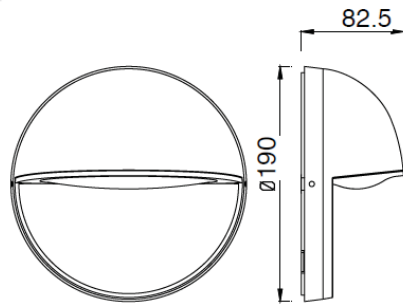

PRIVE

1800.-

DIA 190 mm. D 82.5 mm.

LED 10W 499lm

3000K

IP 54

- Black
- LED Driver Included
- Aluminium body
- Clear glass cover

GRACE

2750.-

DIA 145x240 mm. D 100 mm.

LED 12W 1080lm

3000K

IP 54

- Black
- LED Driver Included
- Aluminium body
- Clear glass cover

WALL LIGHT