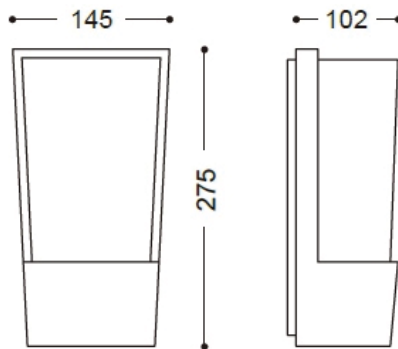

WALL LIGHT

WATT-S1

800.-

DIA 81x68 mm. D 92 mm.

1x GU10 MAX. 50W
220V

IP 54

- ● Black / Grey
- Aluminium body
- Clear glass cover

WATT-S2

1200.-

DIA 60*170 mm. D 88 mm.

1x GU10 MAX. 50W
220V

IP 54

- Black
- Aluminium body
- Glass cover

LINA

2000.-

DIA 75x192 mm. D 97 mm.

1800.-

DIA 165x165 mm. D 171 mm.

1x E27 MAX. LED 13W
220V

IP 54

- Black
- Aluminium body
- PC diffuser

WALL LIGHT

ROMA

1650.-

DIA 145x275 mm. D 102 mm.

1x E27 MAX. LED 13W
220V

IP 54

- Black
- Aluminium body
- PC diffuser

RAMSEY

1800.-

DIA 110x281 mm. D 84 mm.

1x E27 MAX. LED 13W
220V