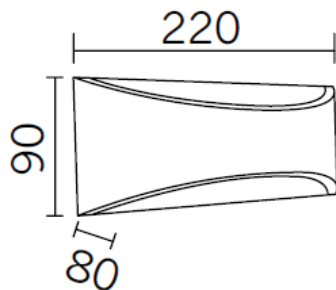

Sand white
Aluminium body
Clear glass cover

WATT-S2-WHO

1000.-

DIA 68x150 mm. D 92 mm.

2x GU10 MAX. 50W
220V

IP 54

Sand white
Aluminium body
Clear glass cover

WALL LIGHT

DIA 65x145 mm. D 95 mm.

2x GU10 MAX. 50W
220V

IP 54

Sand white
Aluminium body
Clear glass cover

WALL LIGHT

SINTA-R1

1200.-

DIA 95×100 mm. D: 75 mm.

- Black/ White
- PC body
- Frosted glass diffuser

NANA

1500.-

DIA 90x220 mm. D 80 mm.

1x E27 MAX. LED 13W
220V

- Black
- Aluminium body
- PC diffuser

WALL LIGHT

VICK