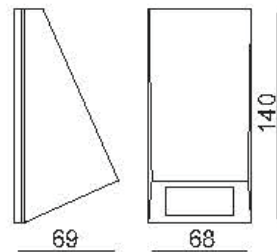

GLENN

1350.-

DIA 68x140 mm. D 69 mm.

1x GU10 MAX. 50W

IP 54

- Surface mounted type
- Sand Black
- Aluminium body
- Clear glass cover