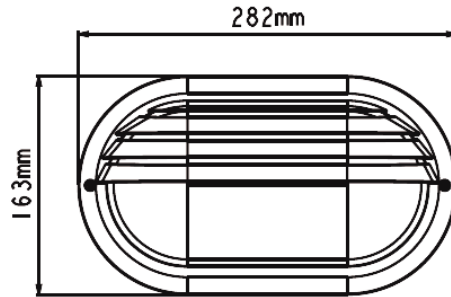

KELL

800.-

DIA 163x282 mm. D 109 mm.

1x E27 MAX. LED 13W
220V

- Black/ White
- PC body
- Frosted glass diffuser