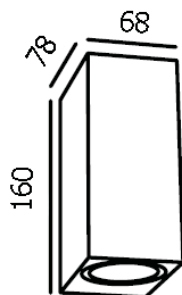

ELLY-2

3500.-

DIA 68x160 mm. D 78 mm.

LED 2x6W 2x490lm

3000K

IP 54

- Black
- LED Driver Included
- Aluminium body
- Clear glass cover