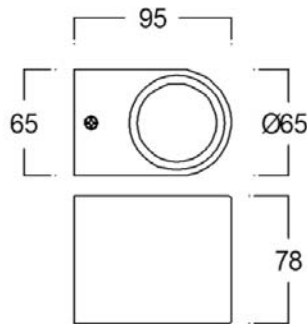

WALL LIGHT

WATT-S1

800.-

DIA 81x68 mm. D 92 mm.

1x GU10 MAX. 50W
220V

IP 54

- ● Black / Grey
- Aluminium body
- Clear glass cover

WATT-S2

1000.-

DIA 68x150 mm. D 92 mm.

2x GU10 MAX. 50W
220V

IP 54

- ● Black / Grey
- Aluminium body
- Clear glass cover

WALL LIGHT

WATT-R1

800.-

DIA 65x78 mm. D 95 mm.

1x GU10 MAX. 50W
220V

IP 54

- ● Black / Grey
- Aluminium body
- Clear glass cover

WATT-R2

1000.-

DIA 65x145 mm. D 95 mm.

2x GU10 MAX. 50W
220V