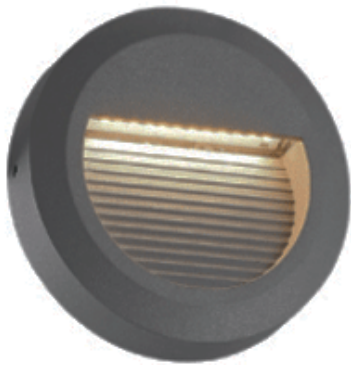

GALLY-R

1000.-

DIA 110 mm. D 26 mm.

LED 2W 120lm

3000K

IP 54

- Surface mounted type
  Black/ Grey
  LED Driver Included
  Aluminium body

GALLY-S

1000.-

DIA 100x100 mm. D 26 mm.

LED 2W 120lm

3000K

IP 54

- Surface mounted type
  Black/ Grey
  LED Driver Included
  Aluminium body