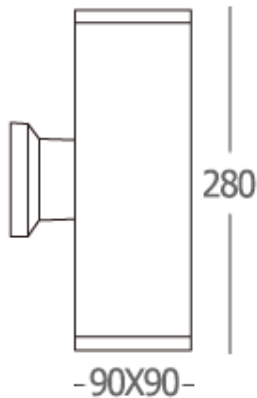

**OUTDOOR
WALL LIGHT**

YORK-R1

1150.-

DIA 90 mm. H 170 mm.

1x E27 MAX. LED 13W
220V

IP 65

- ● Black / Grey
- Aluminium body
- Clear glass cover

YORK-R2

1350.-

DIA 90 mm. H 280 mm.

2x E27 MAX. LED 13W
220V

IP 65

- ● Black / Grey
- Aluminium body
- Clear glass cover

WALL LIGHT

YORK-S1

1150.-

DIA 90x90 mm. H 190 mm.

1x E27 MAX. LED 13W
220V

IP 65

- ● Black / Grey
- Aluminium body
- Clear glass cover

YORK-S2

1350.-

DIA 90x90 mm. H 280 mm.

2x E27 MAX. LED 13W
220V