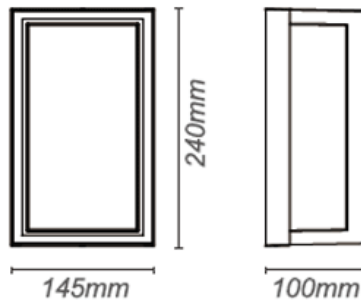

- Black
- LED Driver Included
- Aluminium body
- Clear glass cover

WALL LIGHT

PRIVE

1800.-

DIA 190 mm. D 82.5 mm.

LED 10W 499lm

3000K

IP 54

- Black
- LED Driver Included
- Aluminium body
- Clear glass cover

GRACE

2750.-

DIA 145x240 mm. D 100 mm.

LED 12W 1080lm

3000K

IP 54

- Black
- LED Driver Included
- Aluminium body
- Clear glass cover

WALL LIGHT

ADS GU10 2000.-

DIA 60×93 mm. H 300 mm

1x GU10 MAX. 50W
220VO

IP 65

- Black
- Aluminium body
- Clear glass cover

RUBY 2000.-

DIA 91 mm. D 780 mm.