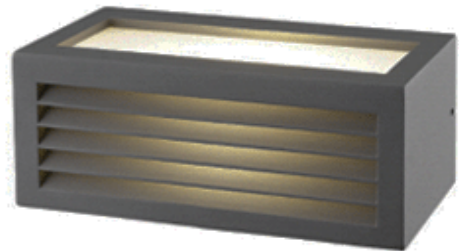

● ● Black / Grey

Aluminium body

Clear glass cover

WALL LIGHT

ALYN-S1

1150.-

DIA 87x87 mm. H 130 mm.

1x GU10 MAX. 50W
220V

WALL LIGHT

WATT-S1

800.-

DIA 81x68 mm. D 92 mm.

1x GU10 MAX. 50W
220V

IP 54

- ● Black / Grey
- Aluminium body
- Clear glass cover

WATT-S2

IP 54

- ● Black / Grey
- Aluminium body
- PC diffuser

FOX

2400.-

DIA 100x250 mm. D 110 mm.

1x E27 MAX. LED 13W
220V

IP 54

- ● Black
- Aluminium body
- PC diffuser