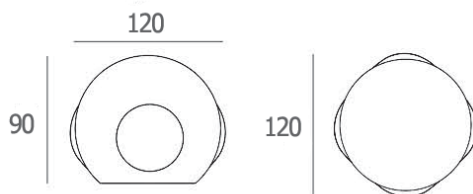

LED Driver Included

Aluminium body

WALL LIGHT

SCOTT **2150.-**

DIA 45x120 mm. D 145 mm.

LED 6W 268lm

3000K

IP 54