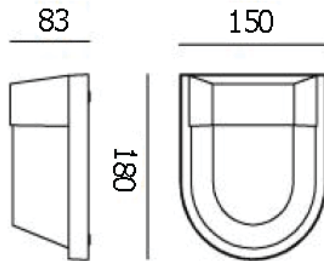

DIA 160x160 mm. D 100 mm.

LED 10W 560lm

3000K

IP 54

- Black
- LED Driver Included
- Aluminium body

WALL LIGHT

PIMM **3500.-**

DIA 180 mm. D 60 mm.

LED 12W 455lm
3000K

IP 54

● Black
Aluminium body

ZEAL **1500.-**

DIA 150x180 mm. D 83 mm.

LED 12W 880lm
3000K

IP 54

● Black
Aluminium body
PC diffuser

WALL LIGHT

SENYA-1

2000.-

DIA 47x142 mm. D: 65 mm.

LED 4W 255lm

3000K

IP 65

- Black
- LED Driver Included
- Aluminium body