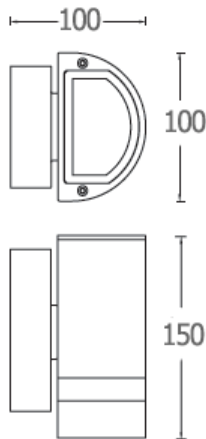

FENIX-S1

1500.-

DIA 100x150 mm. D 100 mm.

1x GU10 MAX. 50W
220V

IP 54

Black

Aluminium body