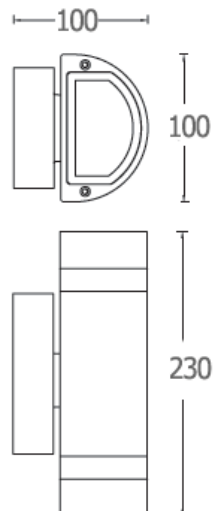

FENIX-S2

1800.-

DIA 100x230 mm. D 1000 mm.

2x GU10 MAX. 50W
220V

IP 54

Black

Aluminium body