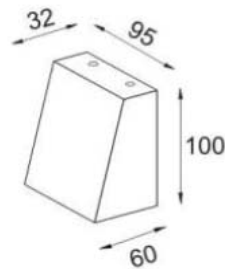

RAMON

3000.-

DIA 95x100 mm. D 60 mm.

LED 3x1W 368lm

3000K

IP 65

- Black
- LED Driver Included
- Aluminium body
- Clear glass cover