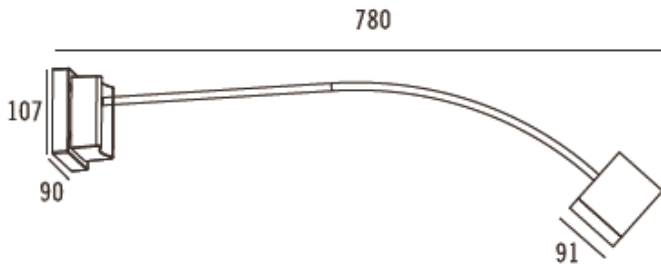

ADS GU10 2000.-

DIA 60×93 mm. H 300 mm

1x GU10 MAX. 50W
220VO

IP 65

- Black
- Aluminium body
- Clear glass cover

RUBY 2000.-

DIA 91 mm. D 780 mm.

1x GU10 MAX. 50W
220V

IP 65

- Black
- Aluminium body
- Clear glass cover

WALL LIGHT