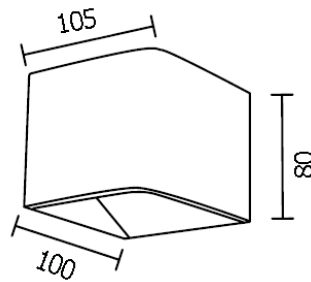

KENNA **2500.-**

DIA 90x220 mm. D 80 mm.

LED 6W 375lm

3000K

IP 54

- Black
- LED Driver Included
- Aluminium body