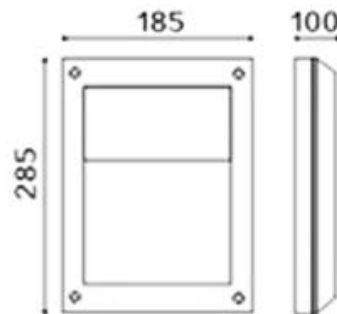

WALL LIGHT

WATT-S1

800.-

DIA 81x68 mm. D 92 mm.

1x GU10 MAX. 50W
220V

IP 54

- ● Black / Grey
- Aluminium body
- Clear glass cover

WATT-S2

- Black
- Aluminium body
- PC diffuser

RIO

1500.-

DIA 120x350 mm. D 120 mm.

1x E27 MAX. LED 13W
220V

IP 54

- Black
- Aluminium body
- PC diffuser

WALL LIGHT

RITA

1500.-

DIA 185x285 mm. D 100 mm.

1x E27 MAX. LED 13W
220V

IP 54

- Black
- Aluminium body
- PC diffuser

RISTON

1500.-

DIA 185x280 mm. D 100 mm.

1x E27 MAX. LED 13W
220V

IP 54

- Black
- Aluminium body
- PC diffuser

WALL LIGHT

RANDI

1500.-

DIA 120x249 mm. H 135 mm.