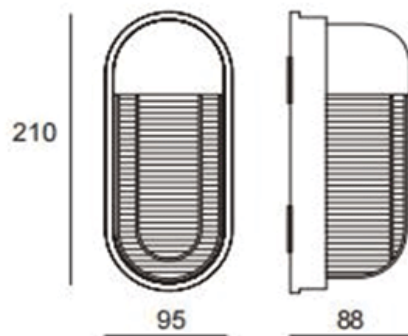

DIA 80 mm. H 129 mm.

1x GU10 MAX. 50W
220V

IP 54

- Black
- Aluminium body
- Clear glass cover

MIRO **1500.-**

DIA 64 mm. H 180 mm.

1x GU10 MAX. 50W
220V

IP 65

1350.-

DIA 68x140 mm. D 69 mm.

 1x GU10 MAX. 50W
220V

IP 54

- Black
- Aluminium body
- Clear glass cover

MAKI-R1

1150.-

DIA 90 mm. H 136 mm.

1200.-

DIA 60*170 mm. D 88 mm.

1x GU10 MAX. 50W
220V

IP 54

- Black
- Aluminium body
- Glass cover

LINA

2000.-

DIA 75x192 mm. D 97 mm.

800.-

DIA 95×210 mm. D 88 mm.

1x E27 MAX. LED 13W
220V

IP 54

- Black
- Aluminium body
- Clear glass diffuser

GRAM

2000.-

DIA 137×310 mm. D 215 mm.