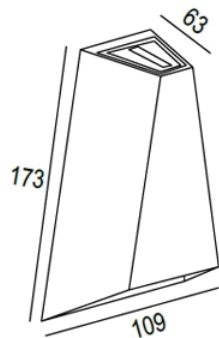

WALL LIGHT

SAGA

2500.-

DIA 109x173 mm. D 63 mm.

LED 2x3W 270lm

3000K

IP 54

- ● Black / Grey
- LED Driver Included
- Aluminium body
- Clear glass cover