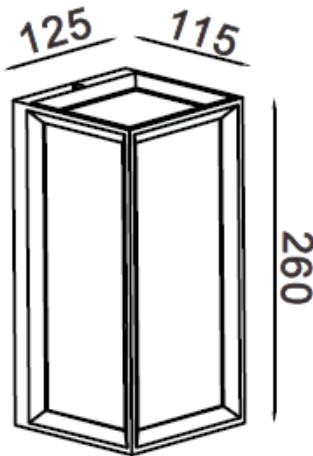

DOLLY

1500.-

DIA 115x125 mm L 250 mm.

LED 12W 880lm
● 3000K

IP 65

- Black
- Aluminium body
- PC diffuser