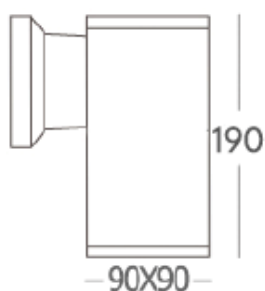

**OUTDOOR
WALL LIGHT**

YORK-R1

1150.-

DIA 90 mm. H 170 mm.

1x E27 MAX. LED 13W
220V

IP 65

- ● Black / Grey
- Aluminium body
- Clear glass cover

YORK-R2

1350.-

DIA 90 mm. H 280 mm.

2x E27 MAX. LED 13W
220V

IP 65

- ● Black / Grey
- Aluminium body
- Clear glass cover

WALL LIGHT

YORK-S1

1150.-

DIA 90x90 mm. H 190 mm.

1x E27 MAX. LED 13W
220V

IP 65

- ● Black / Grey
- Aluminium body
- Clear glass cover

YORK-S2

1350.-

DIA 90x90 mm. H 280 mm.

2x E27 MAX. LED 13W
220V