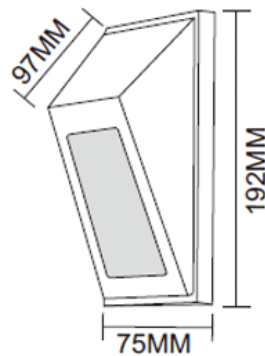

JENNY

2000.-

DIA 115x115 mm. D 60 mm.

LED 2x2W 200lm

3000K

IP 65

- Recessed type
- Sand Black
- LED Driver Included
- Aluminium body
- Box installation included

LINA

2000.-

DIA 75x192 mm. H 97 mm.

LED 5W 350lm

3000K

IP 54

- Surface mounted type
- Sand Black
- LED Driver Included
- Aluminium body

STEP LIGHT