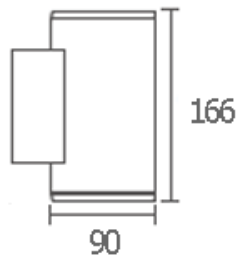

DIA 90x90 mm. H 190 mm.

1x E27 MAX. LED 13W
220V

IP 65

- ● Black / Grey
- Aluminium body
- Clear glass cover

YORK-S2

1350.-

DIA 90x90 mm. H 280 mm.

2x E27 MAX. LED 13W
220V

IP 65

- ● Black / Grey
- Aluminium body
- Clear glass cover

WALL LIGHT

ALYN-R1

1150.-

DIA 90 mm. H 133 mm.

1x GU10 MAX. 50W
220V

IP 65

● ● Black / Grey

Aluminium body

Clear glass cover

ALYN-R2

1350.-

DIA 90 mm. H 166 mm.

2x GU10 MAX. 50W
220V

IP 65

● ● Black / Grey

Aluminium body

Clear glass cover

WALL LIGHT

ALYN-S1

1150.-

DIA 87x87 mm. H 130 mm.

1x GU10 MAX. 50W
220V