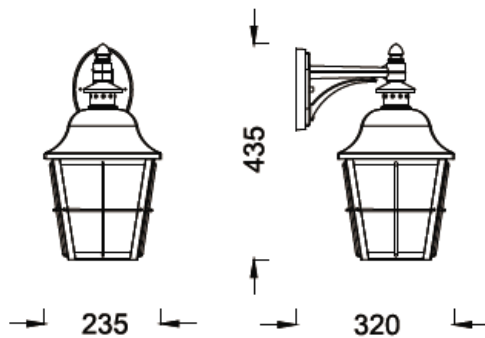

SERTO

3000.-

DIA 236 mm. D 435 mm.

1x E27 MAX. LED 13W
220V

IP 54

- Black
- Aluminium body
- Clear glass diffuser