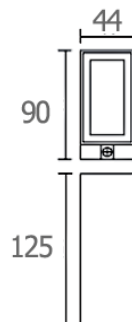

WEE

3000.-

DIA 44x125 mm. D 90 mm.

LED 2x3W 270lm

3000K

IP 54

- Black
- LED Driver Included
- Aluminium body
- Clear glass cover

WALL LIGHT