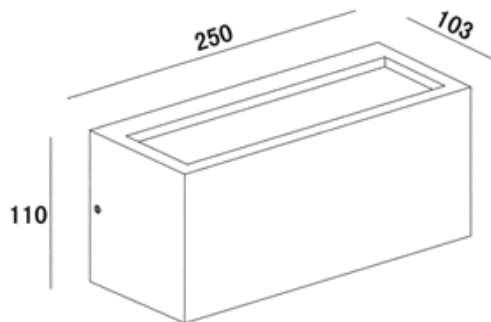

REXTON

1850.-

DIA 110x250 mm. D 103 mm.

1x E27 MAX. LED 13W
220V

IP 54

- ● Black / Grey
- Aluminium body
- PC diffuser