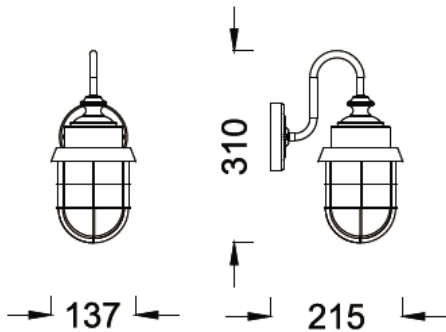

GRAM

2000.-

DIA 137×310 mm. D 215 mm.

1x E27 MAX. LED 13W
220V

IP 54

- Black
- Iron body
- Clear glass diffuser