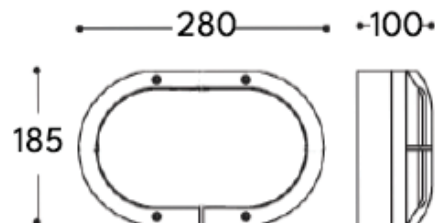

RISTON

1500.-

DIA 185x280 mm. D 100 mm.

1x E27 MAX. LED 13W
220V

IP 54

- Black
- Aluminium body
- PC diffuser