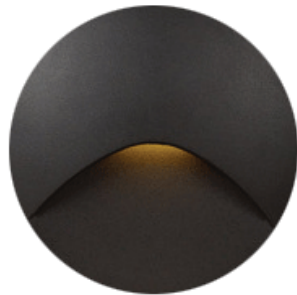

NEW

STEP-FR

1000.-

DIA: 86 mm. H: 45 mm.

LED COB 3W 225lm

3000K

Matt white/ Matt black

IP 65

- Recessed type
- Aluminium cover
- Driver included
- Non-Dim

STEP-FS

1000.-

DIA 86x86 mm. H 50 mm.

LED COB 3W 225lm

3000K

Matt white/ Matt black

IP 65

- Recessed type
- Aluminium cover
- Driver included
- Non-Dim

NEW

STEP LIGHT