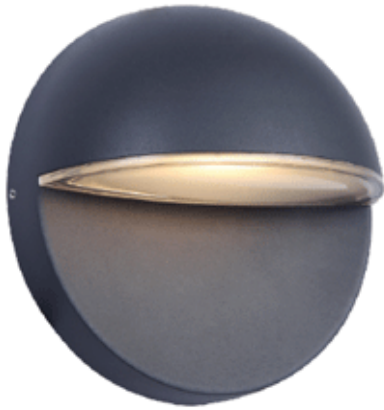

- Black
- LED Driver Included
- Aluminium body
- Clear glass cover

WALL LIGHT

PRIVE

1800.-

DIA 190 mm. D 82.5 mm.

LED 10W 499lm

3000K

IP 54